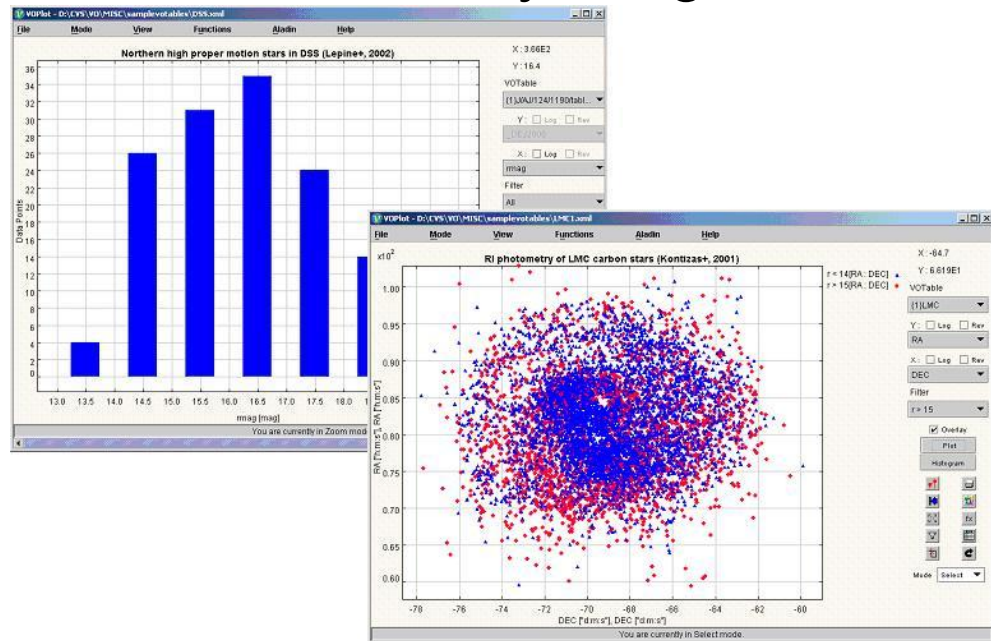

VOPlot

- VOPlot has been developed as a part of the Virtual Observatory – India
- In collaboration with CDS and is fully integrated with VizieR
- [Example](#)