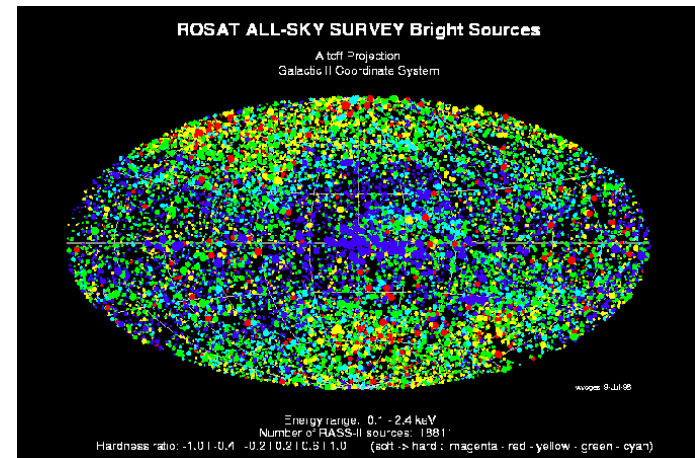

ROSAT All-Sky Survey (RASS)

- ROSAT Mission (1990-1999), x-ray Satellite
- [RASS](#)
- GAVO has implemented standard cone searches on catalogues derived from the ROSAT All-Sky Survey:
- [RASS photons cone search](#)